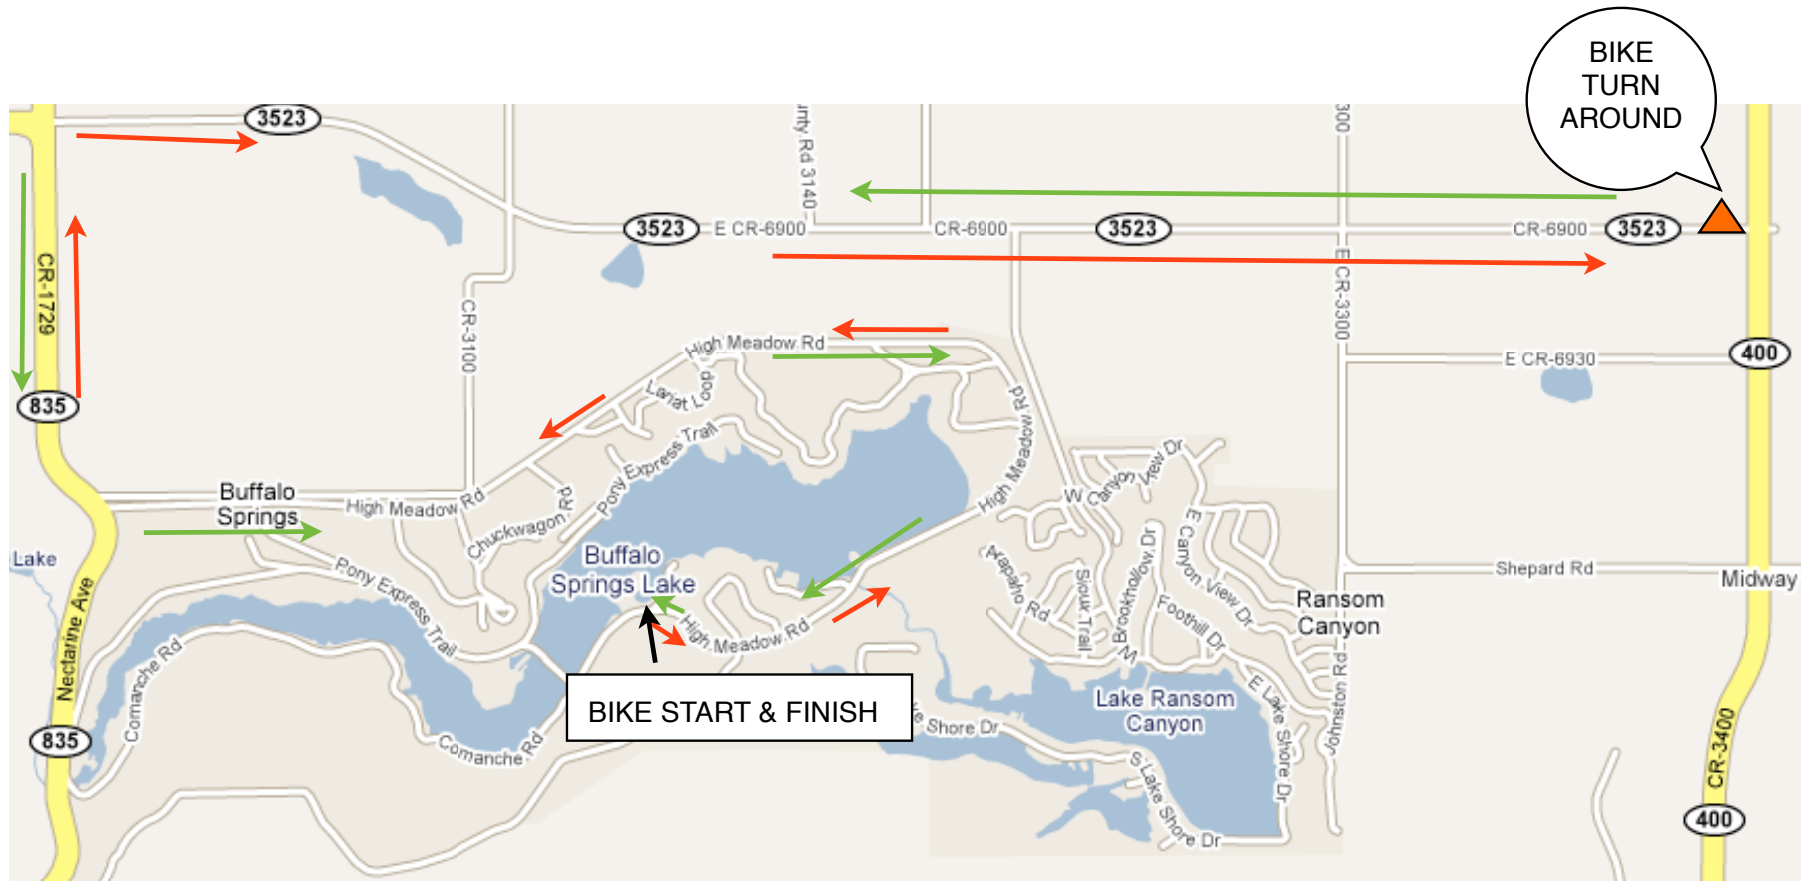

# 17.6mile BIKE

 BIKE OUT

 BIKE IN